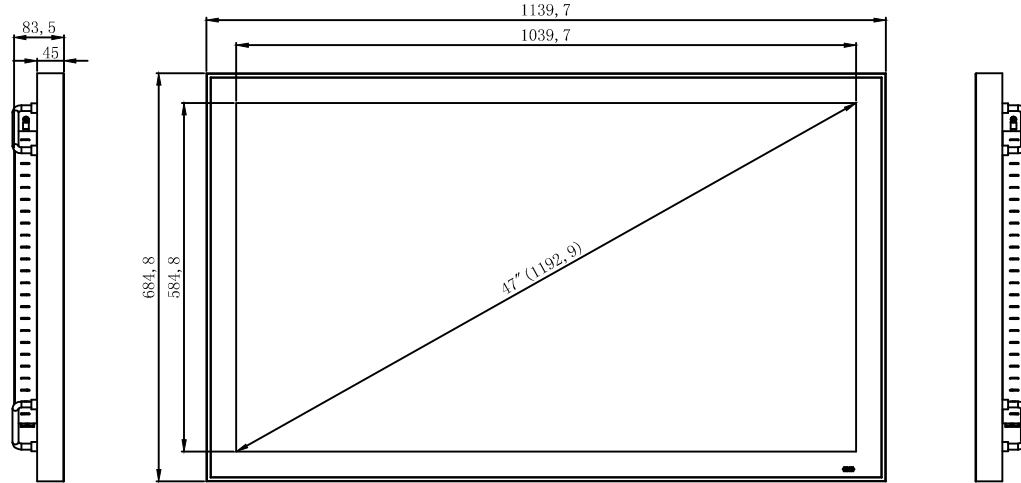

47" Wall-mounted Android DID

VESA: 400X400mm

Measurement: mm

solé VIDEO SOLUTIONS		Resource International	
PRODUCT NO. : SEDA470E62AW	PART NAME: 47" Wall-mounted DID	DRAWING NO.:	
PART NO. :	MOULD NO. :	DESIGN BY :	
MATERIAL :	FINISH :	CHECK BY :	
TOLERANCE : LINEAR: 0 TO 6 ±0.1; 6 TO 30 ±0.2; 30 TO 120 ±0.3;	ANG: ALL±0.5 120 TO 400 ±0.5; 400 TO 1000 ±0.6; 1000 TO 3000 ±0.8;	SCALE: 1:1	DRAFT ANGLE: APPROVED BY :
ALL DIMENSIONS ARE IN MM			SHEET 1 OF 1