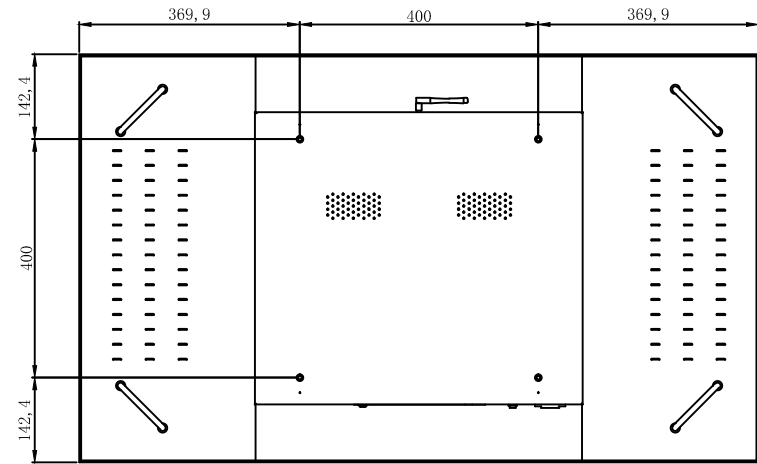

47" Wall-mounted Android DID

VESA: 400X400mm

Measurement: mm

solé VIDEO SOLUTIONS		Resource International	
PRODUCT NO. : SEDA470E62AW	PART NAME: 47" Wall-mounted DID	DRAWING NO.:	
PART NO. :	MOULD NO. :	DESIGN BY :	
MATERIAL :	FINISH :	CHECK BY :	
TOLERANCE : LINEAR: 0 TO 6 ±0.1; 6 TO 30 ±0.2; 30 TO 120 ±0.3;	ANG: ALL±0.5 120 TO 400 ±0.5; 400 TO 1000 ±0.6; 1000 TO 3000 ±0.8;	SCALE: 1:1	DRAFT ANGLE: APPROVED BY :
ALL DIMENSIONS ARE IN MM			SHEET 1 OF 1